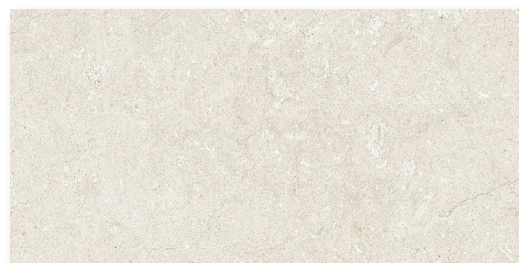

Thickness	9 mm
Finish	Matte
Rectified	Yes
Frost Resistant	Yes
DCOF	>0.42%

LEAD TIME

In Stock

SIZES

2''x2'' Mosaic

Wayne Tile
Company

Fossile Cream | 24''x48''

COLOR & SIZE

Fossile Cream

Fossile Grey

Fossile White

PACKING INFORMATION

Size	Finish	Thickness	SF per Box	SF per Pallet	Pieces per Box
12''x24''	Matte	9 mm	11.6250	465.0000	4
24''x48''	Matte	9 mm	15.50003	558.0000	2